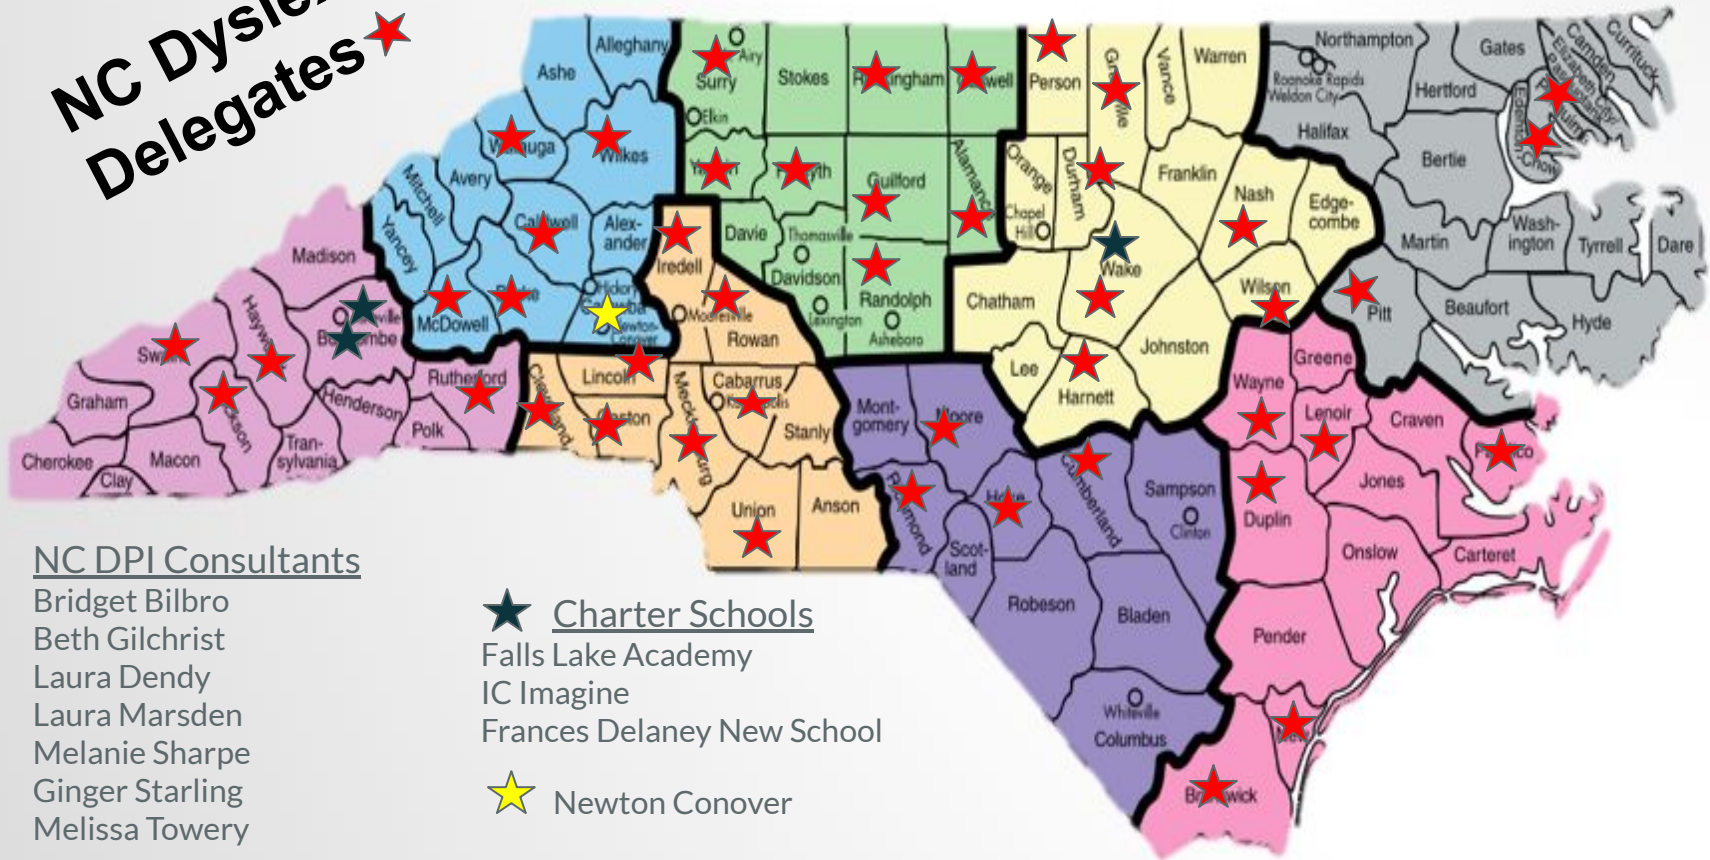

NC Dyslexia Delegates ★

NC DPI Consultants

Bridget Bilbro
 Beth Gilchrist
 Laura Dendy
 Laura Marsden
 Melanie Sharpe
 Ginger Starling
 Melissa Towery

- ★ Charter Schools
 Falls Lake Academy
 IC Imagine
 Frances Delaney New School
- ★ Newton Conover